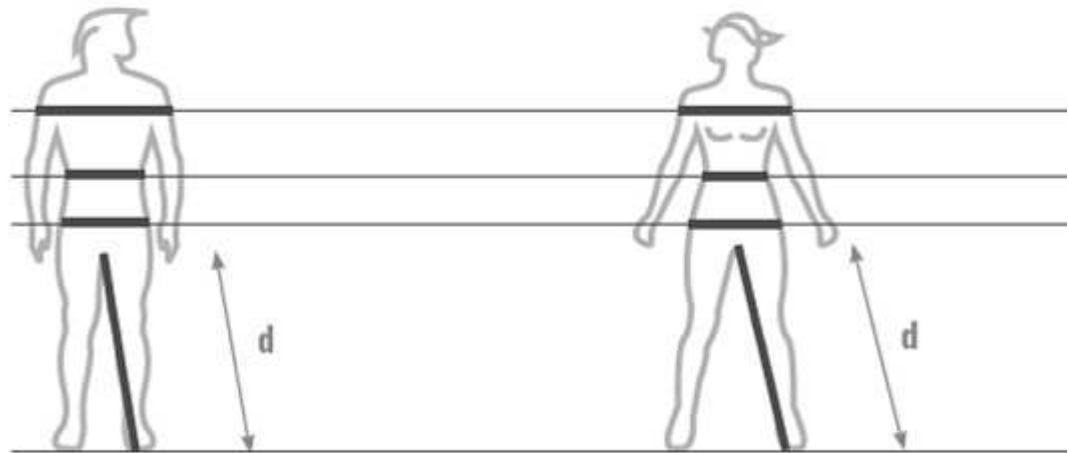

SIZING

	UOMO / MAN						DONNA / WOMAN					
		cm:		inch:		taglie EU		cm:		inch:		tag
		min	max	min	max	EU sizes:		min	max	min	max	EU :
a torace/chest busto/bust	S	93	96	36,5	37,5	46	XS	78	82	30,5	32,0	40
	M	97	100	38,0	39,0	48	S	82	86	32,0	33,5	42
	L	101	104	39,5	40,5	50	M	86	90	33,5	35,0	44
	XL	105	108	41,0	42,5	52	L	90	94	35,0	37,0	46
	2XL	109	112	42,5	44,0	54	XL	94	97	37,0	38,0	48
	3XL	113	116	44,0	45,5	56						
b vita/waist	S	84	88	33,0	34,5	46	XS	62	66	24,0	25,5	40
	M	88	92	34,5	36,0	48	S	66	70	25,5	27,5	42
	L	92	96	36,0	37,5	50	M	70	74	27,5	29,0	44
	XL	96	100	37,5	39,0	52	L	74	78	29,0	30,5	46
	2XL	100	104	39,0	40,5	54	XL	78	82	30,5	32,0	48
	3XL	108	112	42,5	44,0	56						
c bacino/hip	S	92	96	36,0	37,5	46	XS	86	90	33,5	35,0	40
	M	96	100	37,5	39,0	48	S	90	94	35,0	37,0	42
	L	100	104	39,0	40,5	50	M	94	98	37,0	38,5	44
	XL	104	108	40,5	42,5	52	L	98	102	38,5	40,0	46
	2XL	108	112	42,5	44,0	54	XL	102	106	40,0	41,5	48
	3XL	112	116	44,0	45,5	56						
d i.gamba/inseam	S	80	83	31,0	32,5	46	XS	71	73	27,5	28,5	40
	M	83	86	32,5	33,5	48	S	74	76	29,0	29,5	42
	L	88	90	33,5	35,0	50	M	77	79	30,0	31,0	44
	XL	90	93	35,0	36,5	52	L	80	82	31,0	32,0	46
	2XL	93	96	36,5	37,5	54	XL	83	85	32,5	33,0	48
	3XL	96	99	37,5	38,5	56						
calze/socks	S	M	L	XL	2XL							
	37/39	40/41	42/43	44/45	46/48							

Le indicazioni riportate per taglia si riferiscono a misure medie europee e servono solamente come riferimento. La taglia di cia individuo dipende dalla propria struttura corporea.

The size indications refer to average European sizes and are an approximate reference. The size of any individual person depends on his or her physical structure.